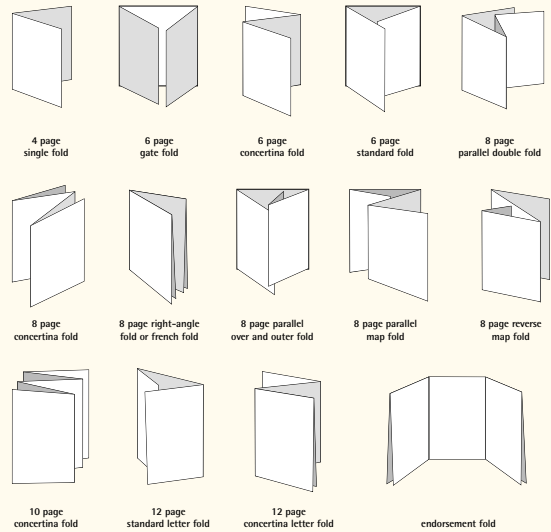

B Series General Printing

Sizes	Millimetres	Inches
B0	1000 x 1414	39 ³ / ₈ x 55 ⁵ / ₈
B1	707 x 1000	27 ⁷ / ₈ x 39 ³ / ₈
B2	500 x 707	19 ⁵ / ₈ x 27 ⁷ / ₈
B3	353 x 500	13 ⁷ / ₈ x 19 ⁵ / ₈
B4	250 x 353	9 ⁷ / ₈ x 13 ⁷ / ₈
B5	176 x 250	6 ⁷ / ₈ x 9 ⁷ / ₈
B6	125 x 176	5 x 7
B7	88 x 125	3 ¹ / ₂ x 5
B8	62 x 88	2 ¹ / ₂ x 3 ¹ / ₂
B9	44 x 62	1 ³ / ₄ x 2 ¹ / ₂
B10	31 x 44	1 ¹ / ₄ x 1 ³ / ₄

C Series Envelopes

Sizes	Millimetres	Inches
C0	917 x 1297	36 ¹ / ₈ x 51
C1	648 x 917	25 ¹ / ₂ x 36 ¹ / ₈
C2	458 x 648	18 x 25 ¹ / ₂
C3	324 x 458	12 ³ / ₄ x 18
C4	229 x 324	9 x 12 ³ / ₄
C5	162 x 229	6 ³ / ₈ x 9
C6	114 x 162	4 ¹ / ₂ x 6 ³ / ₈
C7/6	81 x 162	3 ¹ / ₄ x 6 ³ / ₈
C7	81 x 114	3 ¹ / ₄ x 4 ¹ / ₂
C8	57 x 81	2 ¹ / ₄ x 3 ¹ / ₄
DL	110 x 220	4 ³ / ₄ x 8 ⁵ / ₈

Traditional British Sizes

of Printing Papers

Name	Inches
Crown	15 x 20
Large Post	16 ¹ / ₂ x 21
Demy	17 ¹ / ₂ x 22 ¹ / ₂
Medium	18 x 23
Royal	20 x 25
Super Royal	20 ¹ / ₂ x 27 ¹ / ₂
Double Crown	20 x 30
Postal	22 ¹ / ₂ x 28 ¹ / ₂
Elephant	23 x 28
Imperial	22 x 30
Double Large Post	21 x 33
Double Demy	22 ¹ / ₂ x 35
Double Medium	23 x 36
Quad Foolscap	27 x 34
Double Royal	25 x 40
Quad Crown	30 x 40
Quad Demy	35 x 45
Quad Medium	36 x 46
Quad Royal	40 x 50
Quad Double Crown	40 x 60

US Conversion Table

Sizes	Millimetres	Inches (approx.)
US Letter	215.9 x 279.4	11 x 8 ¹ / ₂
US Legal	215.9 x 355.6	14 x 8 ¹ / ₂

DUMMY GUIDELINES

1. Please give final dimensions of dummy
2. Portrait: Spine is longer dimension
3. Landscape: Spine is shorter dimension
4. Please give cover specification and text specification separately