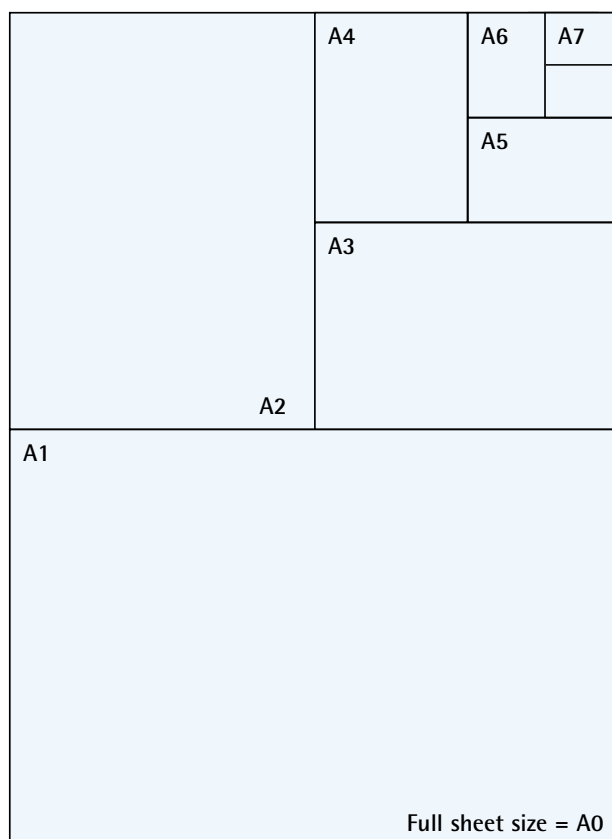

International paper and envelope sizes

A Series General Printing

Sizes	Millimetres	Inches
A0	841 x 1189	33 ¹ / ₈ x 46 ³ / ₄
A1	594 x 841	23 ³ / ₈ x 33 ¹ / ₈
A2	420 x 594	16 ¹ / ₂ x 23 ³ / ₈
A3	297 x 420	11 ³ / ₄ x 16 ¹ / ₂
A4	210 x 297	8 ¹ / ₄ x 11 ³ / ₄
A5	148 x 210	5 ⁷ / ₈ x 8 ¹ / ₄
A6	105 x 148	4 ¹ / ₈ x 5 ⁷ / ₈
A7	74 x 105	2 ⁷ / ₈ x 4 ¹ / ₈
A8	52 x 74	2 x 2 ⁷ / ₈
A9	37 x 52	1 ¹ / ₂ x 2
A10	26 x 37	1 x 1 ¹ / ₂
RA0	860 x 1220	33 ⁷ / ₈ x 48 ¹ / ₈
RA1	610 x 860	24 ¹ / ₈ x 33 ⁷ / ₈
RA2	430 x 610	16 ⁷ / ₈ x 24
SRA0	900 x 1280	35 ¹ / ₂ x 50 ³ / ₈
SRA1	640 x 900	25 ¹ / ₄ x 35 ³ / ₈
SRA2	450 x 640	17 ³ / ₄ x 25 ¹ / ₄

B Series General Printing

Sizes	Millimetres	Inches
B0	1000 x 1414	39 ³ / ₈ x 55 ⁵ / ₈
B1	707 x 1000	27 ⁷ / ₈ x 39 ³ / ₈
B2	500 x 707	19 ⁵ / ₈ x 27 ⁷ / ₈
B3	353 x 500	13 ⁷ / ₈ x 19 ⁵ / ₈
B4	250 x 353	9 ⁷ / ₈ x 13 ⁷ / ₈
B5	176 x 250	6 ⁷ / ₈ x 9 ⁷ / ₈
B6	125 x 176	5 x 7
B7	88 x 125	3 ¹ / ₂ x 5
B8	62 x 88	2 ¹ / ₂ x 3 ¹ / ₂
B9	44 x 62	1 ³ / ₄ x 2 ¹ / ₂
B10	31 x 44	1 ¹ / ₄ x 1 ³ / ₄

Traditional British Sizes

of Printing Papers

Name	Inches
Crown	15 x 20
Large Post	16 ¹ / ₂ x 21
Demy	17 ¹ / ₂ x 22 ¹ / ₂
Medium	18 x 23
Royal	20 x 25
Super Royal	20 ¹ / ₂ x 27 ¹ / ₂
Double Crown	20 x 30
Postal	22 ¹ / ₂ x 28 ¹ / ₂
Elephant	23 x 28
Imperial	22 x 30
Double Large Post	21 x 33
Double Demy	22 ¹ / ₂ x 35
Double Medium	23 x 36
Quad Foolscap	27 x 34
Double Royal	25 x 40
Quad Crown	30 x 40
Quad Demy	35 x 45
Quad Medium	36 x 46
Quad Royal	40 x 50
Quad Double Crown	40 x 60

US Conversion Table

Sizes	Millimetres	Inches (approx.)
US Letter	215.9 x 279.4	11 x 8 ¹ / ₂
US Legal	215.9 x 355.6	14 x 8 ¹ / ₂

DUMMY GUIDELINES

1. Please give final dimensions of dummy
2. Portrait: Spine is longer dimension
3. Landscape: Spine is shorter dimension
4. Please give cover specification and text specification separately